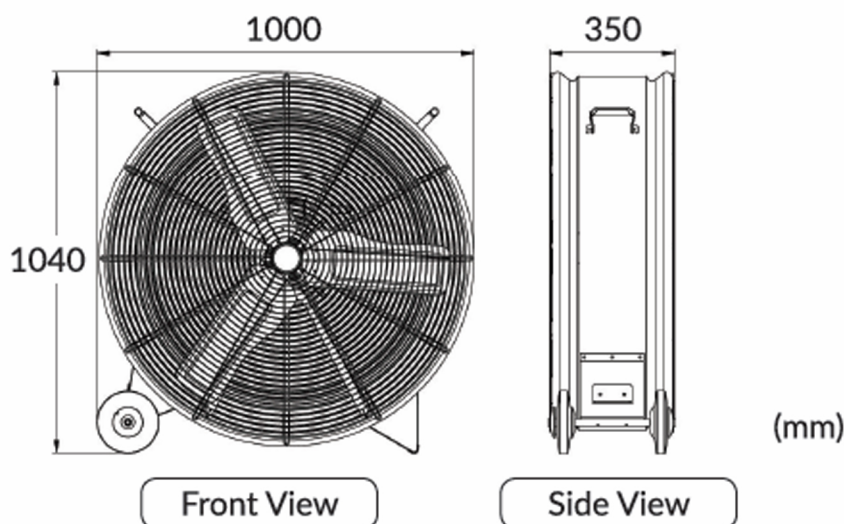

PREMIUM
QUALITY
GUARANTEED

PHANTOM BLACK

STORM SERIES

Tough nut, portable F-36 doesn't joke around. The air flow generated from the current lineup of F-36, allows you to point large volume of concentrated air flow to where it is needed most. F-36 gives a fixed pointed direction of airflow. Don't like it pointing that way? Easy. A pair of durable and quality wheels allows the giant F-36 to be moved with little effort. The F-36 is available in Phantom Black and Royale Gray.

OSHA[®]
Compliance

ROYALE GRAY

F-36

Blade Design	3-dimensional pitch blades
Blade Diameter	36 inch
RPM	890 Speed 2 730 Speed 1
CFM	10220
Voltage	240 V / 50 Hz
Power	450 W
Current	2.1 A
Warranty	3 years

50 ft. Air Throw