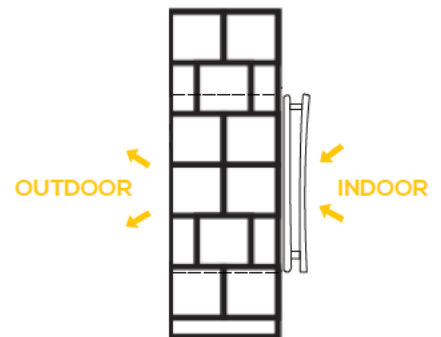

LINE DRAWING

Front View

Side View

INSTALLATION

Duct Size
150mm / 6 inch